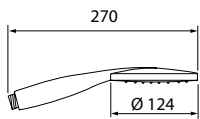

● AIR WATER Ø 130

Doccia a miscelazione **ARIA/ACQUA**
Single jet mixing **AIR/WATER** shower