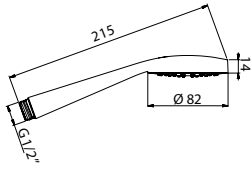

● SMALL MONO

Doccia monogetto **ANTICALCARE**
ANTISCALE single jet shower

00033CR Ø 80 mm

ABS

● JOLLY

Doccia monogetto **ANTICALCARE**
ANTISCALE single jet shower

00020CR Ø 70 mm

ABS