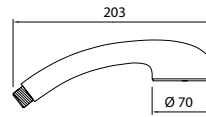

● SMALL MONO

Doccia monogetto **ANTICALCARE**
ANTISCALE single jet shower

00033CR Ø 80 mm

ABS

● JOLLY

Doccia monogetto **ANTICALCARE**
ANTISCALE single jet shower

00020CR Ø 70 mm

ABS