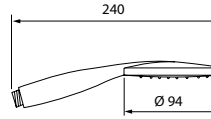

Doccia a miscelazione **ARIA/ACQUA**
Single jet mixing **AIR/WATER** shower

00583CR Ø 120 mm

ABS

● AIR WATER Ø 100

Doccia a miscelazione **ARIA/ACQUA**
Single jet mixing **AIR/WATER** shower

00580CR Ø 100 mm