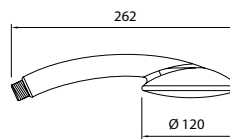

Doccia a miscelazione **ARIA/ACQUA**
Single jet mixing **AIR/WATER** shower

00583CR Ø 120 mm

ABS

● AIR WATER Ø 100

Doccia a miscelazione **ARIA/ACQUA**
Single jet mixing **AIR/WATER** shower

00580CR Ø 100 mm

ABS

● AIR WATER Ø 130

Doccia a miscelazione **ARIA/ACQUA**
Single jet mixing **AIR/WATER** shower

00585CR Ø 130 mm

ABS

● COMETA 120 MONO

Doccia monogetto **ANTICALCARE**
ANTISCALE single jet shower

00620CR120 Ø 120 mm