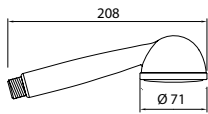

● CALYPSO MONO

Doccia monogetto **ANTICALCARE**
ANTISCALE single jet shower