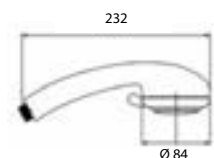

● JOKER

Doccia multigetto **ANTICALCARE**
ANTISCALE multi jet shower