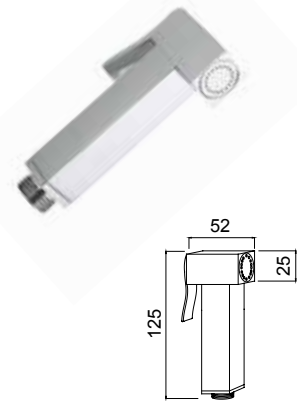

● EUFRATE

Doccia **SHUT-OFF** a pulsante in **ottone cromato**
Brass SHUT-OFF hand spray

Doccia con pulsante per erogazione acqua.

Hand spray with push button.

00890CR

OTTONE
BRASS

● TOCE

SHUT-OFF a pulsante
SHUT-OFF hand spray

Doccia con pulsante per erogazione acqua.

Hand spray with push button.

00999CR

ABS

■ ADIGE

Doccia **SHUT-OFF** a pulsante in **ottone cromato**
Brass SHUT-OFF hand spray

00888CR

OTTONE
BRASS

● ADDA

SHUT-OFF a pulsante,
pulizia facilitata.
SHUT-OFF hand spray,
Easy to clean.

00872CR

ABS

■ TICINO

SHUT-OFF a pulsante
SHUT-OFF hand spray

00873CR

ABS

● RENO

SHUT-OFF a pulsante **due getti**
per WC e igiene personale
SHUT-OFF hand spray two-jets
for WC and personal hygiene

00876CR

ABS