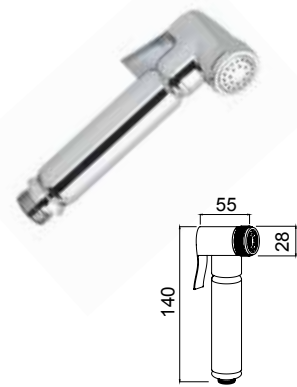

● EUFRATE

Doccia **SHUT-OFF** a pulsante in **ottone cromato**
Brass SHUT-OFF hand spray

Doccia con pulsante per erogazione acqua.

Hand spray with push button.

00890CR

OTTONE
BRASS

● TOCE

SHUT-OFF a pulsante
SHUT-OFF hand spray

Doccia con pulsante per erogazione acqua.

Hand spray with push button.

00999CR

ABS

■ ADIGE

Doccia **SHUT-OFF** a pulsante in **ottone cromato**
Brass SHUT-OFF hand spray

00888CR

OTTONE
BRASS

● ADDA

SHUT-OFF a pulsante,
pulizia facilitata.
SHUT-OFF hand spray,
Easy to clean.

00872CR

ABS

■ TICINO

SHUT-OFF a pulsante
SHUT-OFF hand spray

00873CR

ABS

● RENO

SHUT-OFF a pulsante **due getti**
per WC e igiene personale
SHUT-OFF hand spray two-jets
for WC and personal hygiene

00876CR

ABS