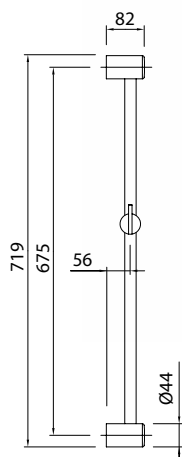

● GIOVE

Con doccia multigetto SPRING MULTI **anticalcare** e portasapone TRAIL.

*Whit **antiscal** multi jet SPRING MULTI shower and soap shelf TRAIL.*