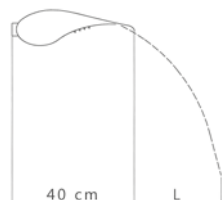

Soffione

Shower head

Pomme de douche

Kopfbrause

Rociador

Верхний душ

BAR	1	2	3
Lt/min	14,0	15,0	25,0
Installazione / Installation H 200 cm			
L	60 cm	70 cm	75 cm

cod. 04771CRKIT